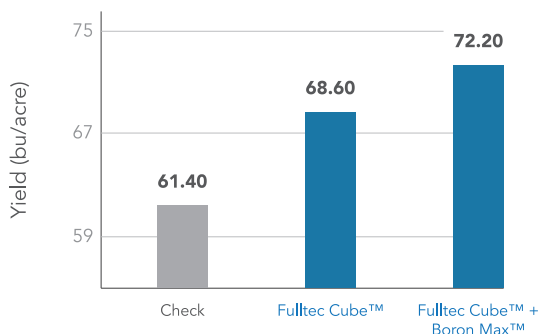

Application

Foliar applications of boron are generally more effective than soil applications in supplying boron to the crops.

Directions

Crop	Rate of Fulltec Boron Max	Timing	Notes
Soybeans	1.0 lb/acre	Pre-plant	Package includes 50 oz of Fulltec adjuvant in a separate pouch. The spray application rate should never exceed 2.5 lbs/acre. Maximum solubility: 0.5 lb/gal
	0.45 lb/acre - 1.0 lb/acre	Foliar V5 - R1	
Corn	0.45 lb/acre - 1.0 lb/acre	Foliar V5 - Vt	
Cereals	0.45 lb/acre	-	

Results

2022 trials - Spraytec R&D, Byron, IL.
Fulltec Cube 4.0 oz/acre @R1. Fulltec Boron Max 0.5 lb/acre @R1

2021 trials - Spraytec R&D
Fulltec Boron Max 0.5 lb/acre @R2

Spraytec Fertilizers
(515) 252 7777
Urbandale, IA
Spraytec.com