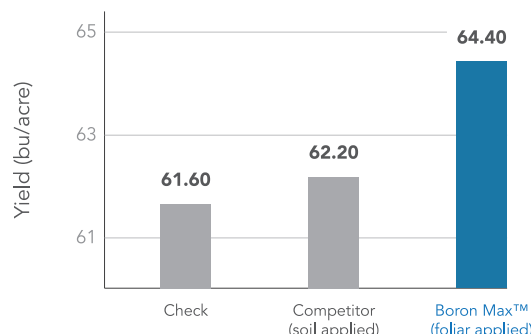

Application

Foliar applications of boron are generally more effective than soil applications in supplying boron to the crops.

Directions

Crop	Rate of Fulltec Boron Max	Timing	Notes
Soybeans	1.0 lb/acre	Pre-plant	Package includes 50 oz of Fulltec adjuvant in a separate pouch. The spray application rate should never exceed 2.5 lbs/acre. Maximum solubility: 0.5 lb/gal
	0.45 lb/acre - 1.0 lb/acre	Foliar V5 - R1	
Corn	0.45 lb/acre - 1.0 lb/acre	Foliar V5 - Vt	
Cereals	0.45 lb/acre	-	

Results

2022 trials - Spraytec R&D, Byron, IL.
Fulltec Cube 4.0 oz/acre @R1. Fulltec Boron Max 0.5 lb/acre @R1

2021 trials - Spraytec R&D
Fulltec Boron Max 0.5 lb/acre @R2

Spraytec Fertilizers
(515) 252 7777
Urbandale, IA
Spraytec.com