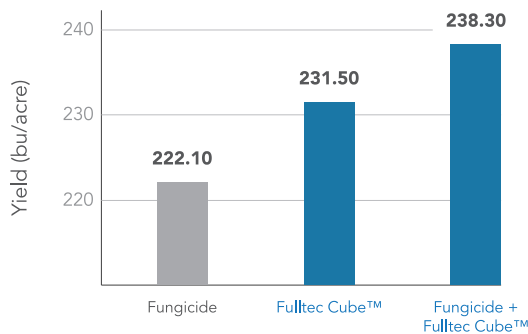

Main Benefits:

Protection

The natural fungicides and amino acids from Fulltec Cube will protect plants from most fungal and bacterial attacks.

Stay-green

The combination of nutrition with plant health keeps the leaves greener until the end of the crop cycle.

Nutrition

The nutrient package keeps more blooms on the plants and keeps major diseases out of the field.

Directions

Purpose of Application	Rate of Fulltec Zinc	Timing
Seed Treatment	4.0 oz/cwt	On-seed
Plant Health	4.0 oz/acre	V3-VT
White Mold	8.0 oz/acre	V3-VT

Results

2021 trials - Robertson, A, Iowa State University, Ames, Iowa.
Fulltec Cube 4.0 oz/acre @V12

2021 trials - Precision Ag Research, Clarion, Iowa.
Fulltec Cube 4.0 oz/acre (R1). Fulltec K 4.0 oz/acre (R4). Fungicide (R1).