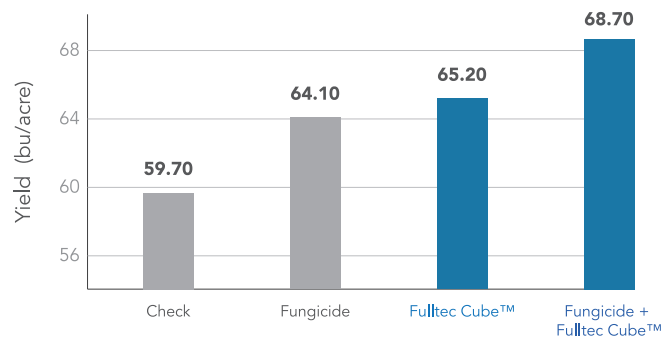

Nutrition

The nutrient package keeps more blooms on the plants and keeps major diseases out of the field.

Directions

Purpose of Application	Rate of Fulltec Zinc	Timing
Seed Treatment	4.0 oz/cwt	On-seed
Plant Health	4.0 oz/acre	V3-VT
White Mold	8.0 oz/acre	V3-VT

Results

2021 trials - Robertson, A, Iowa State University, Ames, Iowa.
Fulltec Cube 4.0 oz/acre @V12

2021 trials - Precision Ag Research, Clarion, Iowa.
Fulltec Cube 4.0 oz/acre (R1). Fulltec K 4.0 oz/acre (R4). Fungicide (R1).